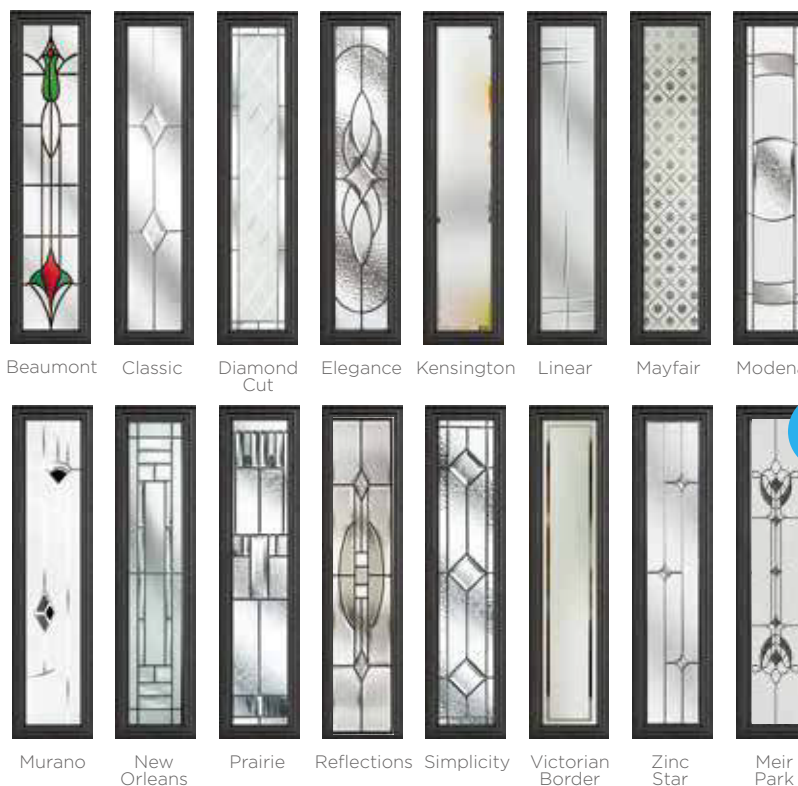

8 Decorative Glass Options

Aurora

Bullseye

Greenwich

Kensington

Masterline

Sticks

Victorian Border

New Orleans

Available with Ultimate Glass Surround.

The New Orleans glass will adapt to the ultimate surround as shown below:

Hamilton
Colour - French Grey
Glass - Sticks

This door is available with or without grooves

Distinguished Design

Offering one of the largest ranges of decorative glazing options, you can distinguish the design of your Westminster door to suit your property.

Westminster
Colour - Black
Glass - Diamond Cut

16 Decorative Glass Options

Available with Ultimate Glass Surround.

Magnificent Duos

The Wellington utilises two glazing panels for double visual impact. Combined with a large range of decorative glass options, the Wellington can be adapted to suit almost every style.