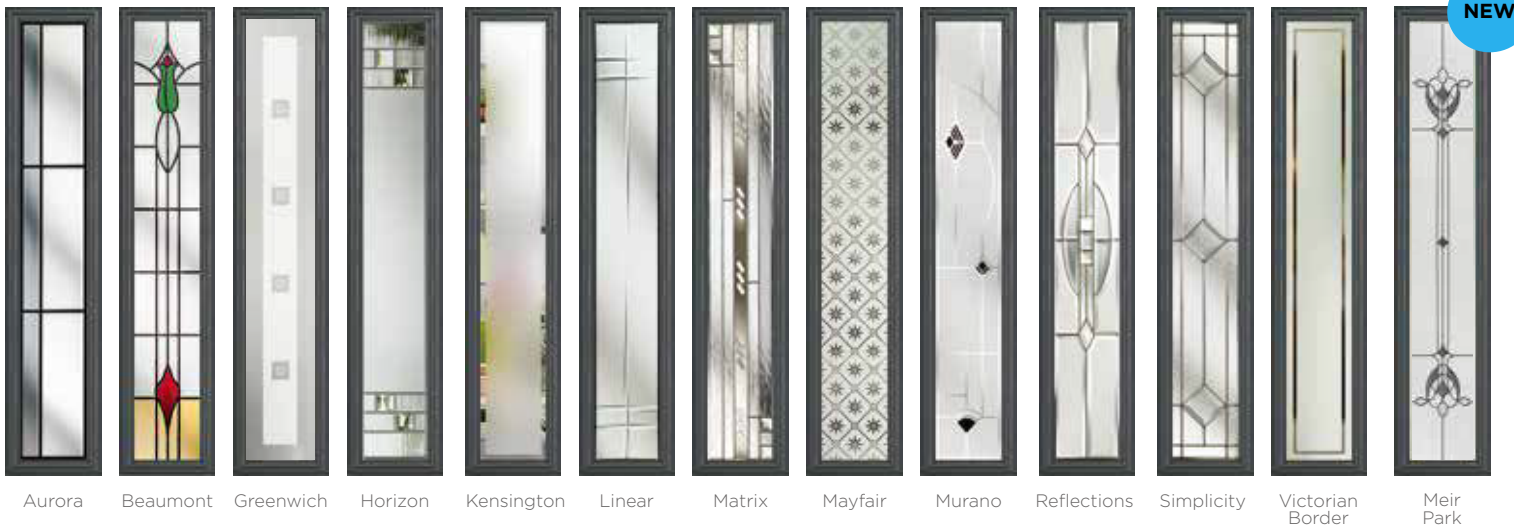

Contemporary Look

This highly-desirable contemporary door style works well with either our standard range of handles or upgrade to our range of stainless-steel bar handles.

13 Decorative Glass Options

Aurora Beaumont Greenwich Horizon Kensington Linear Matrix Mayfair Murano Reflections Simplicity Victorian Border Meir Park

Available with Ultimate Glass Surround.