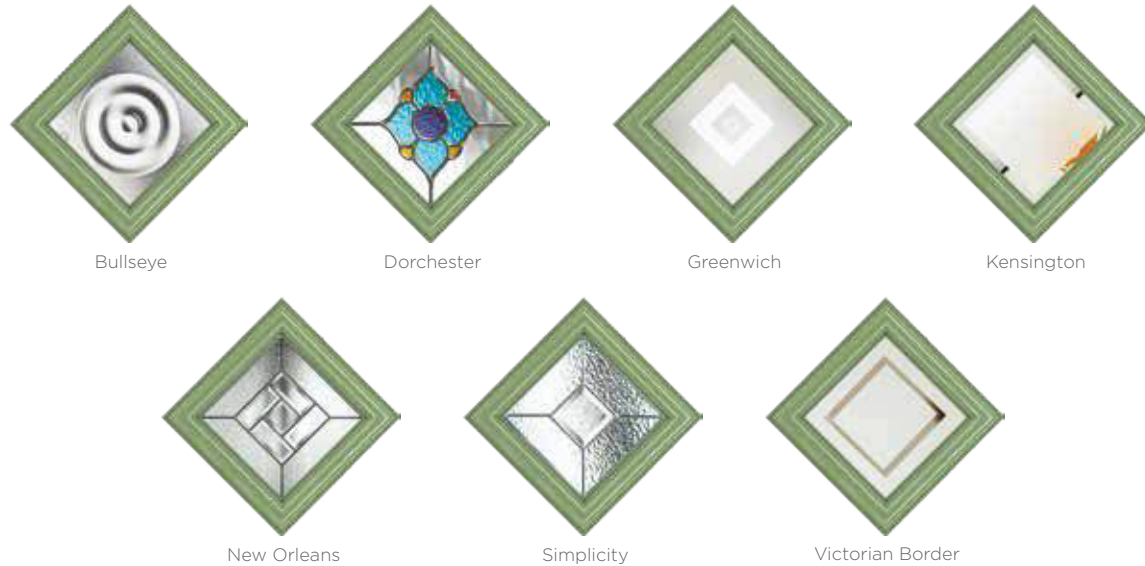

Modern Twist

The Richmond design can be complemented with our stainless-steel bar handle for a truly contemporary look.

7 Decorative Glass Options

Available with Ultimate Glass Surround.

The New Orleans glass will adapt to the ultimate surround as shown below: