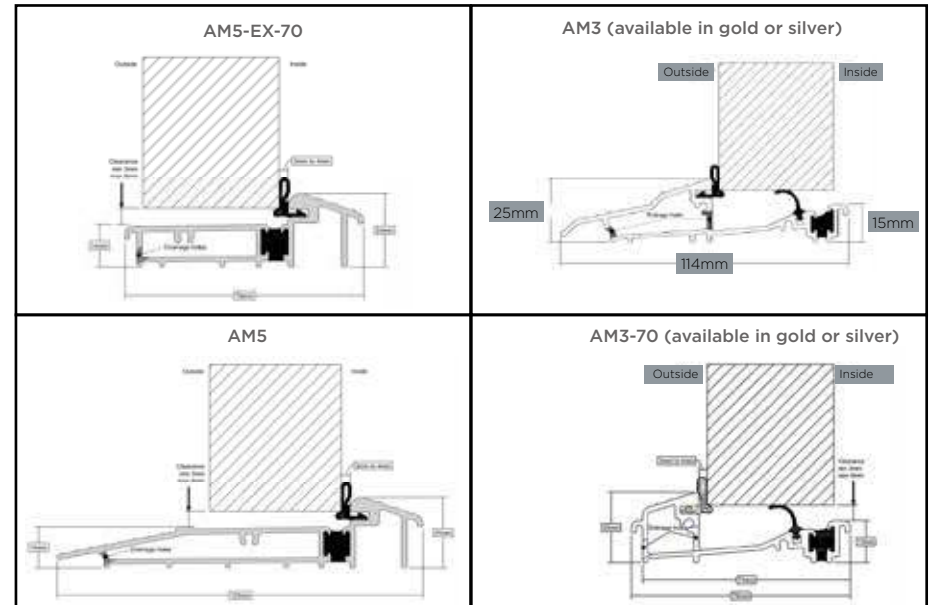

Thresholds

Our six threshold choices include standard uPVC or two aluminium options.