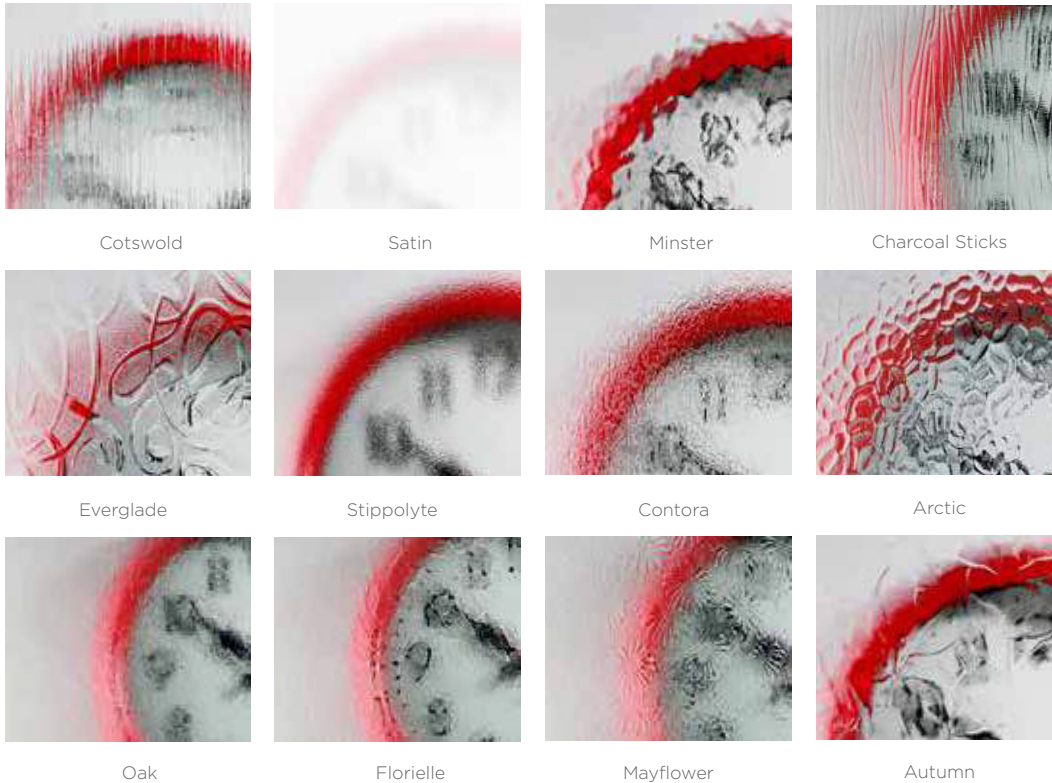

Complementary Backing Glass

With thirteen different patterns to choose from, there is always a style to suit.