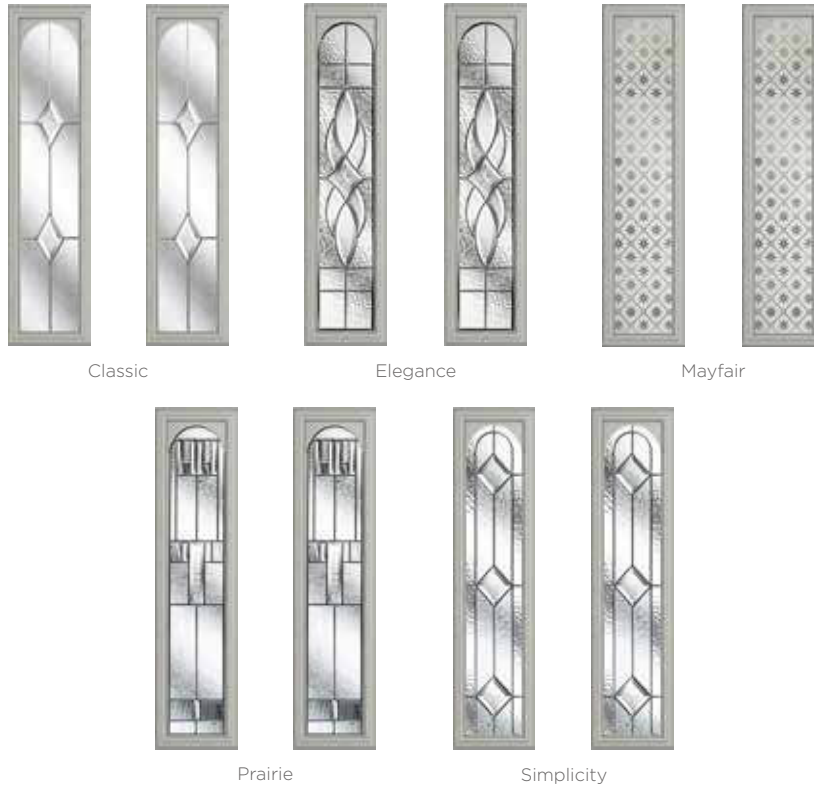

An Elegant Twist

Similar to the Whitmore but with an elegant twist, the Elmhurst offers a softer look with curved arch glazing.

5 Decorative Glass Options

Elmhurst
Colour - Agate Grey
Glass - Elegance