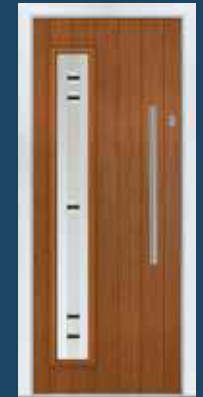

SUTHERLAND