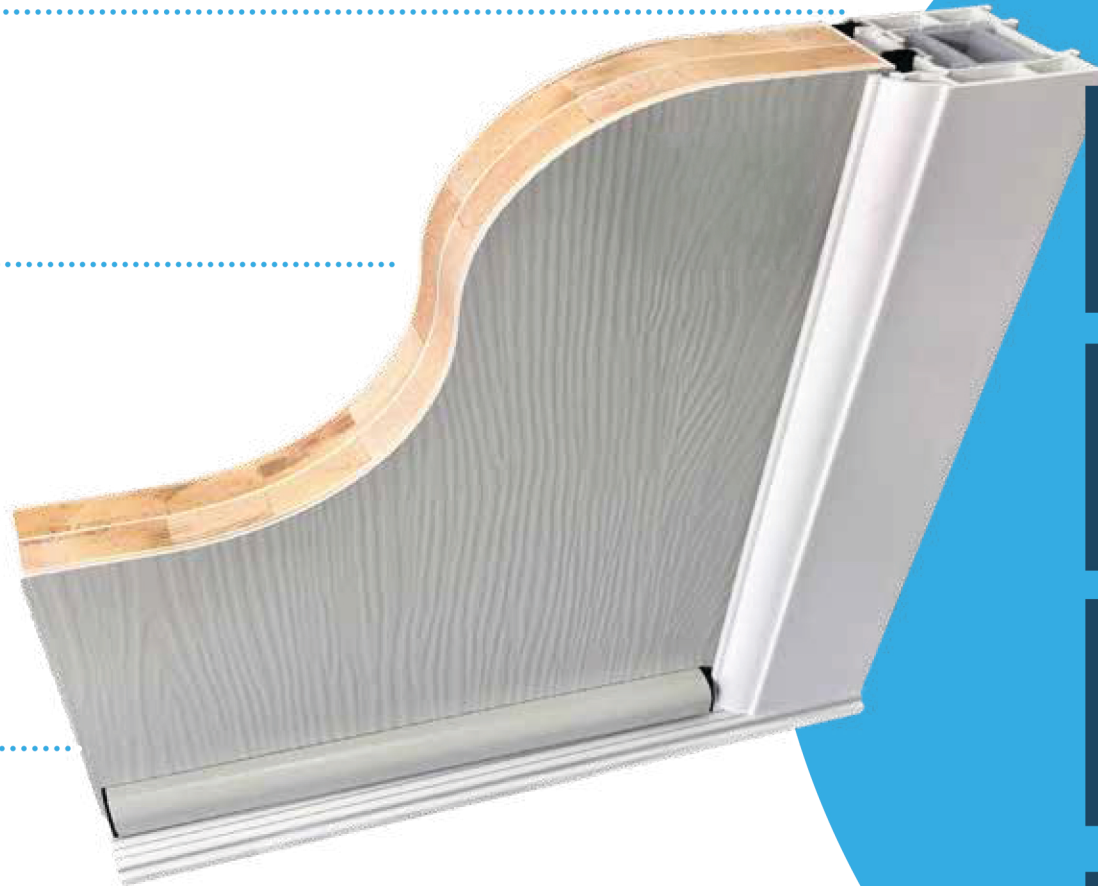

THE COMPOSITION OF A COMP DOOR

Market-leading TriSeal frame for better weatherproofing and performance.

Premium cross-laminated Albasia Falcata timber core that is thermally efficient and offers maximum security.

Advanced InvisiEdge system for a seamless colour edge to the door faces.

Revolutionary, high-performance CoolSkin technology to withstand extreme temperature changes and maintain optimum performance.

Fitted with the renowned **ABS anti-snap diamond grade cylinder** as standard, for ultimate defence.

Industry-leading U-value of just 1.4 W/m²K – the first solid timber composite door to achieve this!

Latest multi-latch deadbolt auto-lock from Avantis, fully compliant to PAS-24: 2022 security standards, for ultimate performance and peace of mind.

Unique core combined with auto-fire lock as standard, is designed to minimise thermal movement.