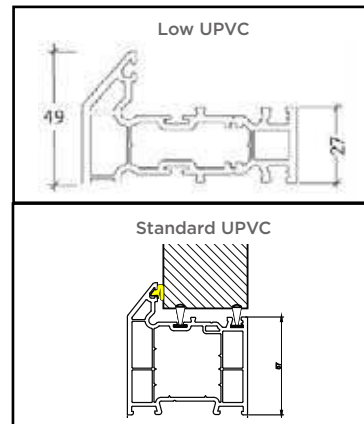

Thresholds

Our six threshold choices include standard uPVC or two aluminium options.