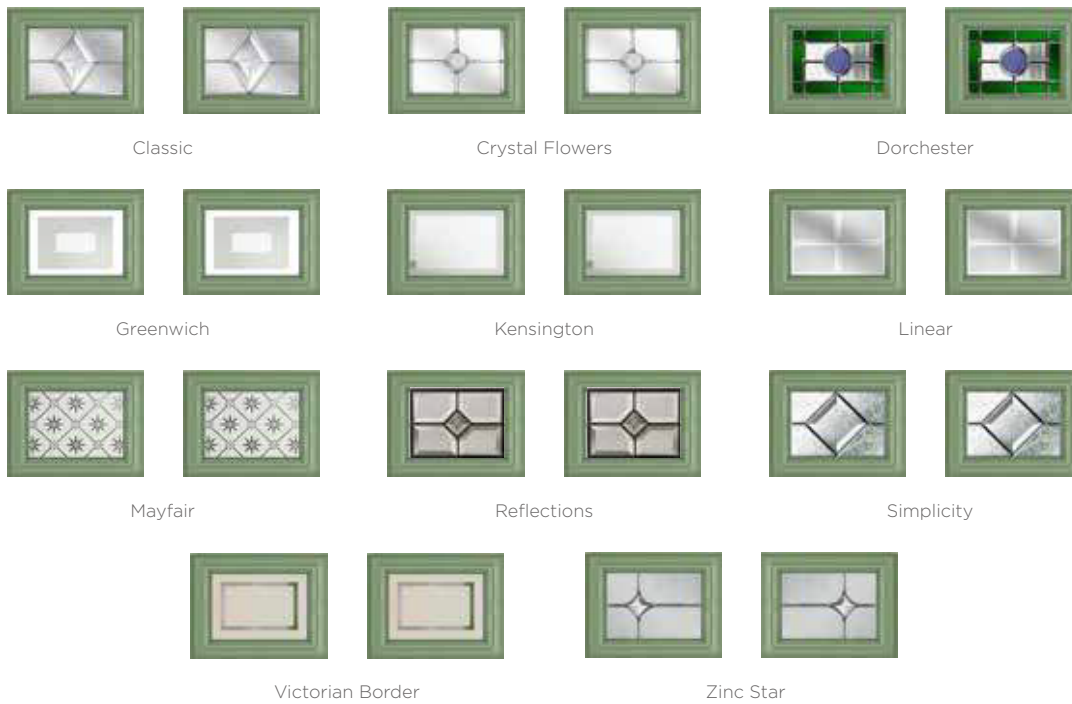

The Highbury is a truly traditional design with an edge, incorporating clean, crisp glazing angles for a classic style.

Highbury
Colour - Blue
Glass - Mayfair

3 Decorative Glass Options

Classic

Mayfair

Zinc Star

Majestic Masterpiece

The Middleton door complements authentic Edwardian and Georgian architecture with the option to include glazing in the top panels.

11 Decorative Glass Options

Middleton 2
Colour - Chartwell Green
Glass - Simplicity